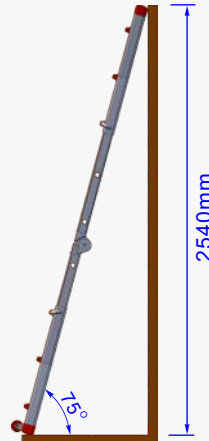

Weight : 9.3kg

Unextended

Extended by... ..1 rung

...2 rung

LOYAL
SAFE WORKING

Aluminium Scaffold Towers Ltd.

01353 778811

sales@aluminium-scaffoldtowers.co.uk

www.aluminium-scaffoldtowers.co.uk

Red Giant

Telescopic Multi Purpose Ladder

Product Ref : LYJL00403X

Weight : 9.3kg

Extended by... ..1 rung

...2 rung

Unextended

Extended by... ..1 rung

...2 rung

...3 rung

...4 rung