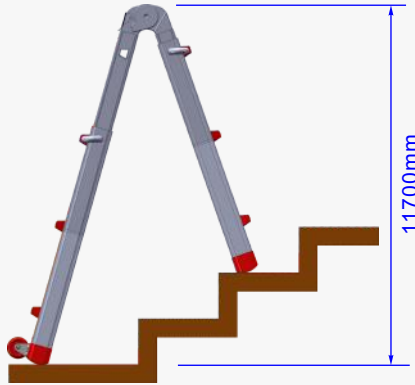

Weight : 9.3kg

Unextended

Extended by... ..1 rung

...2 rung

LOYAL
SAFE WORKING

Aluminium Scaffold Towers Ltd.

01353 778811

sales@aluminium-scaffoldtowers.co.uk

www.aluminium-scaffoldtowers.co.uk

Red Giant

Telescopic Multi Purpose Ladder

Product Ref : LYJL00403X

Weight : 9.3kg

Extended by... ..1 rung

...2 rung

Unextended

Extended by... ..1 rung

...2 rung

...3 rung

...4 rung