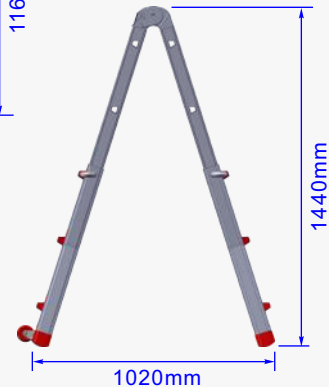

Weight : 9.3kg

Unextended

Extended by... ..1 rung

...2 rung

LOYAL
SAFE WORKING

Aluminium Scaffold Towers Ltd.

01353 778811

sales@aluminium-scaffoldtowers.co.uk

www.aluminium-scaffoldtowers.co.uk

Red Giant

Telescopic Multi Purpose Ladder

Product Ref : LYJL00403X

Weight : 9.3kg

Extended by... ..1 rung

...2 rung

Unextended