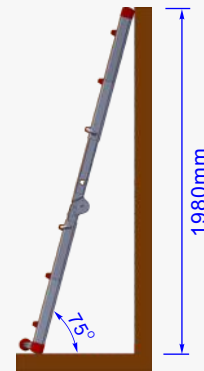

Weight : 9.3kg

Unextended

Extended by... ..1 rung

...2 rung

LOYAL
SAFE WORKING

Aluminium Scaffold Towers Ltd.

01353 778811

sales@aluminium-scaffoldtowers.co.uk

www.aluminium-scaffoldtowers.co.uk

Red Giant

Telescopic Multi Purpose Ladder

Product Ref : LYJL00403X

Weight : 9.3kg

Extended by... ..1 rung

...2 rung

Unextended

Extended by... ..1 rung

...2 rung

...3 rung

...4 rung