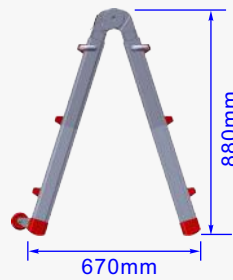

LOYAL
SAFE WORKING

Aluminium Scaffold Towers Ltd.

01353 778811

sales@aluminium-scaffoldtowers.co.uk

www.aluminium-scaffoldtowers.co.uk

Red Giant

Telescopic Multi Purpose Ladder

Product Ref : LYJL00403X

Weight : 9.3kg

Unextended

Extended by... ..1 rung

...2 rung

LOYAL
SAFE WORKING

Aluminium Scaffold Towers Ltd.

01353 778811

sales@aluminium-scaffoldtowers.co.uk

www.aluminium-scaffoldtowers.co.uk

Red Giant

Telescopic Multi Purpose Ladder

Product Ref : LYJL00403X

Weight : 9.3kg

Extended by... ..1 rung

...2 rung

Unextended