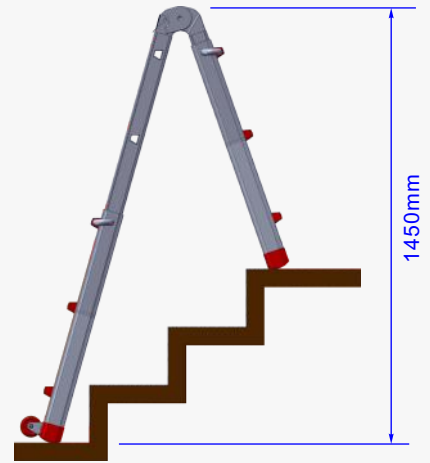

Weight : 9.3kg

Unextended

Extended by... ..1 rung

...2 rung

LOYAL
SAFE WORKING

Aluminium Scaffold Towers Ltd.

01353 778811

sales@aluminium-scaffoldtowers.co.uk

www.aluminium-scaffoldtowers.co.uk

Red Giant

Telescopic Multi Purpose Ladder

Product Ref : LYJL00403X

Weight : 9.3kg

Extended by... ..1 rung

...2 rung

Unextended