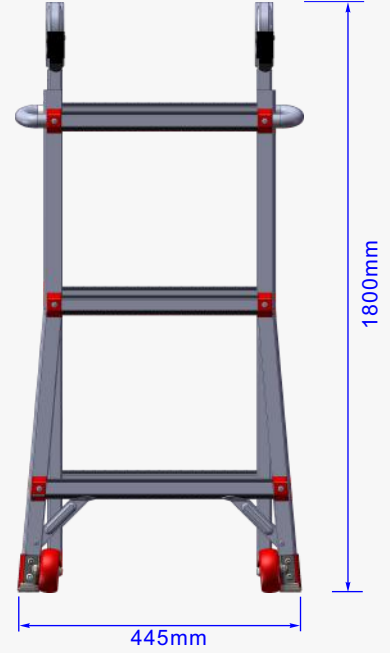

LOYAL
SAFE WORKING

Aluminium Scaffold Towers Ltd.

01353 778811

sales@aluminium-scaffoldtowers.co.uk

www.aluminium-scaffoldtowers.co.uk

Red Giant

Telescopic Multi Purpose Ladder

Product Ref : LYJL00403X

Weight : 9.3kg

Unextended

Extended by... ..1 rung

...2 rung

LOYAL
SAFE WORKING

Aluminium Scaffold Towers Ltd.

01353 778811

sales@aluminium-scaffoldtowers.co.uk

www.aluminium-scaffoldtowers.co.uk

Red Giant

Telescopic Multi Purpose Ladder

Product Ref : LYJL00403X

Weight : 9.3kg

Extended by... ..1 rung

...2 rung

Unextended