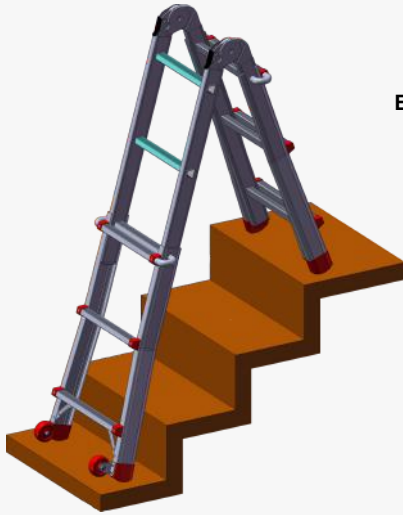

LOYAL
SAFE WORKING

Aluminium Scaffold Towers Ltd.

01353 778811

sales@aluminium-scaffoldtowers.co.uk

www.aluminium-scaffoldtowers.co.uk

Red Giant

Telescopic Multi Purpose Ladder

Product Ref : LYJL00403X

Weight : 9.3kg

Unextended

Extended by... ..1 rung

...2 rung

LOYAL
SAFE WORKING

Aluminium Scaffold Towers Ltd.

01353 778811

sales@aluminium-scaffoldtowers.co.uk

www.aluminium-scaffoldtowers.co.uk

Red Giant

Telescopic Multi Purpose Ladder

Product Ref : LYJL00403X

Weight : 9.3kg

Extended by... ..1 rung

...2 rung

Unextended