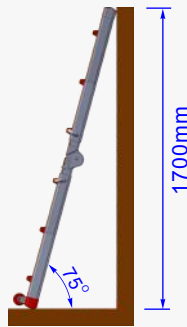

Weight : 9.3kg

Unextended

Extended by... ..1 rung

...2 rung

LOYAL
SAFE WORKING

Aluminium Scaffold Towers Ltd.

01353 778811

sales@aluminium-scaffoldtowers.co.uk

www.aluminium-scaffoldtowers.co.uk

Red Giant

Telescopic Multi Purpose Ladder

Product Ref : LYJL00403X

Weight : 9.3kg

Extended by... ..1 rung

...2 rung

Unextended

Extended by... ..1 rung

...2 rung

...3 rung

...4 rung