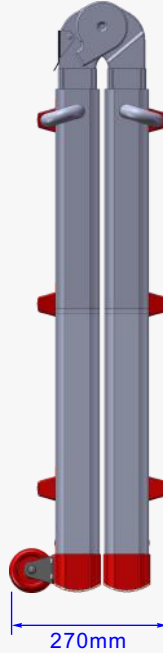

LOYAL
SAFE WORKING

Aluminium Scaffold Towers Ltd.

01353 778811

sales@aluminium-scaffoldtowers.co.uk

www.aluminium-scaffoldtowers.co.uk

Red Giant

Telescopic Multi Purpose Ladder

Product Ref : LYJL00403X

Weight : 9.3kg

Unextended

Extended by... ..1 rung

...2 rung

LOYAL
SAFE WORKING

Aluminium Scaffold Towers Ltd.

01353 778811

sales@aluminium-scaffoldtowers.co.uk

www.aluminium-scaffoldtowers.co.uk

Red Giant

Telescopic Multi Purpose Ladder

Product Ref : LYJL00403X

Weight : 9.3kg

Extended by... ..1 rung

...2 rung

Unextended