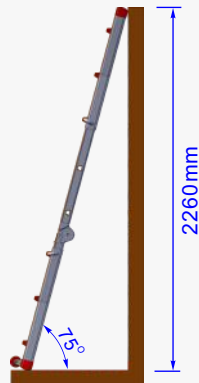

Weight : 9.3kg

Unextended

Extended by... ..1 rung

...2 rung

LOYAL
SAFE WORKING

Aluminium Scaffold Towers Ltd.

01353 778811

sales@aluminium-scaffoldtowers.co.uk

www.aluminium-scaffoldtowers.co.uk

Red Giant

Telescopic Multi Purpose Ladder

Product Ref : LYJL00403X

Weight : 9.3kg

Extended by... ..1 rung

...2 rung

Unextended

Extended by... ..1 rung

...2 rung

...3 rung

...4 rung