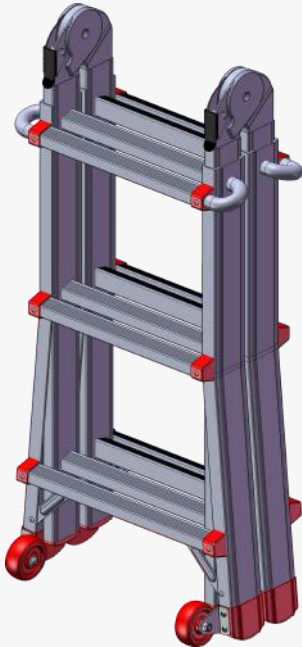

LOYAL
SAFE WORKING

Aluminium Scaffold Towers Ltd.

01353 778811

sales@aluminium-scaffoldtowers.co.uk

www.aluminium-scaffoldtowers.co.uk

Red Giant

Telescopic Multi Purpose Ladder

Product Ref : LYJL00403X

Weight : 9.3kg

Unextended

Extended by... ..1 rung

...2 rung

LOYAL
SAFE WORKING

Aluminium Scaffold Towers Ltd.

01353 778811

sales@aluminium-scaffoldtowers.co.uk

www.aluminium-scaffoldtowers.co.uk

Red Giant

Telescopic Multi Purpose Ladder

Product Ref : LYJL00403X

Weight : 9.3kg

Extended by... ..1 rung

...2 rung

Unextended